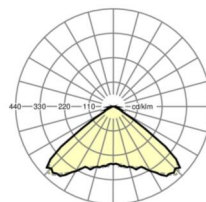

CHARACTERISTICS

Order number	19070001000
EAN number	4020863420414
Commodity code	94051190
Certification mark	IP 20, Protection class I, F, HACCP DIN10500/Food/IFS-application-related suitability/BRC, Indoor, CE
Impact resistance (IK rating)	IK03 (5°C bis 25°C)
Ambient temperatur	ta 5°C to 25°C
Warranty period	5 years

ELECTRICAL ENGINEERING

Controller	Electronic driver 3h emergency lighting (1 pcs.)
System output	4W
Mains voltage	230V/50Hz

LIGHTING TECHNOLOGY

Placement	LED, Colour rendering/Light colour CRI ≥ 70 / 6000K
Colour tolerance (MacAdam)	7SDCM
Photobiological safety (Luminaire)	RG1
Nominal luminous flux	207lm
Nominal luminous flux-emergency lighting mode	207lm
Luminaire luminous efficiency	52lm/W
Beam angle	110° (C0) / 110° (C90)
UGR lat./long.	31.1 / 31.1

MECHANICS

Housing colour	traffic white RAL 9016
Dimensions (LxWxDxH)	765mm x 55mm x 35mm
Weight (net)	0.85kg
Type of installation	Mounting rail system installation, Ceiling-mounted light structure, Pendant light structure

Dimensions

L	765 mm	Length
B	55 mm	Width
H	35 mm	Height

DEEP-LINK

<https://www.regiolux.de/en/article/19070001000>